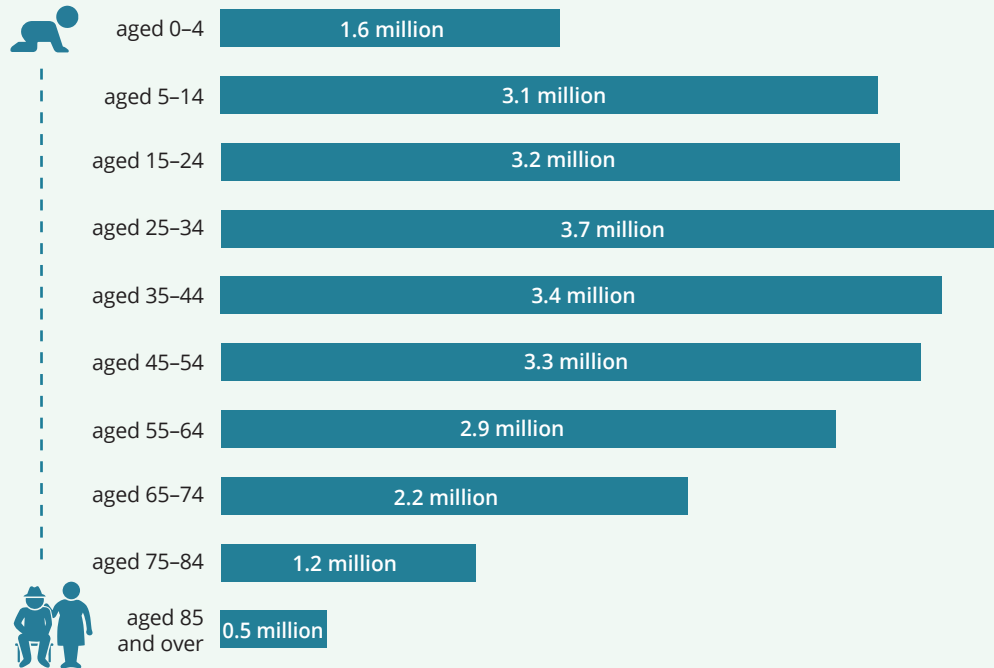

## 1.2 Profile of Australians

In 2018, our estimated population is 25.2 million:

Source: ABS 2013.

In 2016, an estimated **3.3%** of Australians identified as Aboriginal and/or Torres Strait Islander—  
**787,000 people** (ABS 2017a).

In 2016, **26%** of people were born overseas—  
**6.1 million people** (ABS 2017e).

In 2015, an estimated **18%** of people had disability—  
**4.3 million people** (ABS 2016).

In 2016:

71% lived in *Major cities*—  
17.2 million people

Growth from 2006

21%

18% lived in *Inner regional areas*—  
4.4 million people

15%

8.6% lived in *Outer regional areas*—  
2.1 million people

8.4%

1.3% lived in *Remote areas*—  
308,000 people

1.4%

0.8% lived in *Very remote areas*—  
194,000 people (ABS 2017f)

5.7%

In December 2017, the employment to population ratio for people aged 15 and over was **62%** and the unemployment rate was **5.4%** (ABS 2017d).